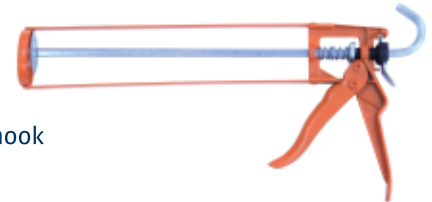

Dimensions : 490mm x 280mm x 400mm

Size : 12"

Key Features

- C-Shaped ladder hook
- Smooth rod

SIL/GUN001

310ml Manual Rotating Gun Half Barrel

Half barrel sealant applicator gun with aluminium alloy handle and steel trigger. For use with sealants dispensed in 310ml cartridges.

Dimensions : 465mm x 300mm x 270mm

Size : 9"

Key Features

- C-Shaped ladder hook
- Smooth rod

SIL/GUN002

310ml Manual Skeleton Gun

Metal skeleton sealant applicator gun with zinc alloy handle. For use with sealants dispensed in 310ml cartridges. Dripless application function.

Key Features

- C-Shaped ladder hook
- Hex rod

SIL/GUN003

380ml Manual Wexford Cox Skeleton Gun

High quality, professional metal skeleton sealant applicator gun. For use with sealants dispensed in 380ml cartridges.

Size : 10"

Key Features

- C-Shaped ladder hook

SIL/GUN004

Manual PU Foam Applicator Gun

Sturdy and durable applicator gun with internal flow regulator and safety control. For use with gun grade polyurethane foams.